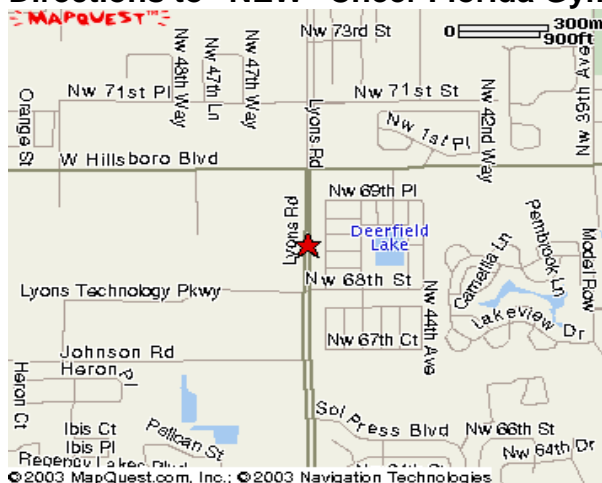

From Coral Springs - Take Sawgrass to Lyons Road and go North to Johnson Road - turn left on to Johnson and take the first turn into the Lyons Technology complex - follow the road back to the gym -

From Parkland - just take Holmberg road and the Lyons technology center will be on your left just before Lyons Road.

New address is **4800 Lyons Technology Circle Suite #2** www.cheerfloridaallstars.com